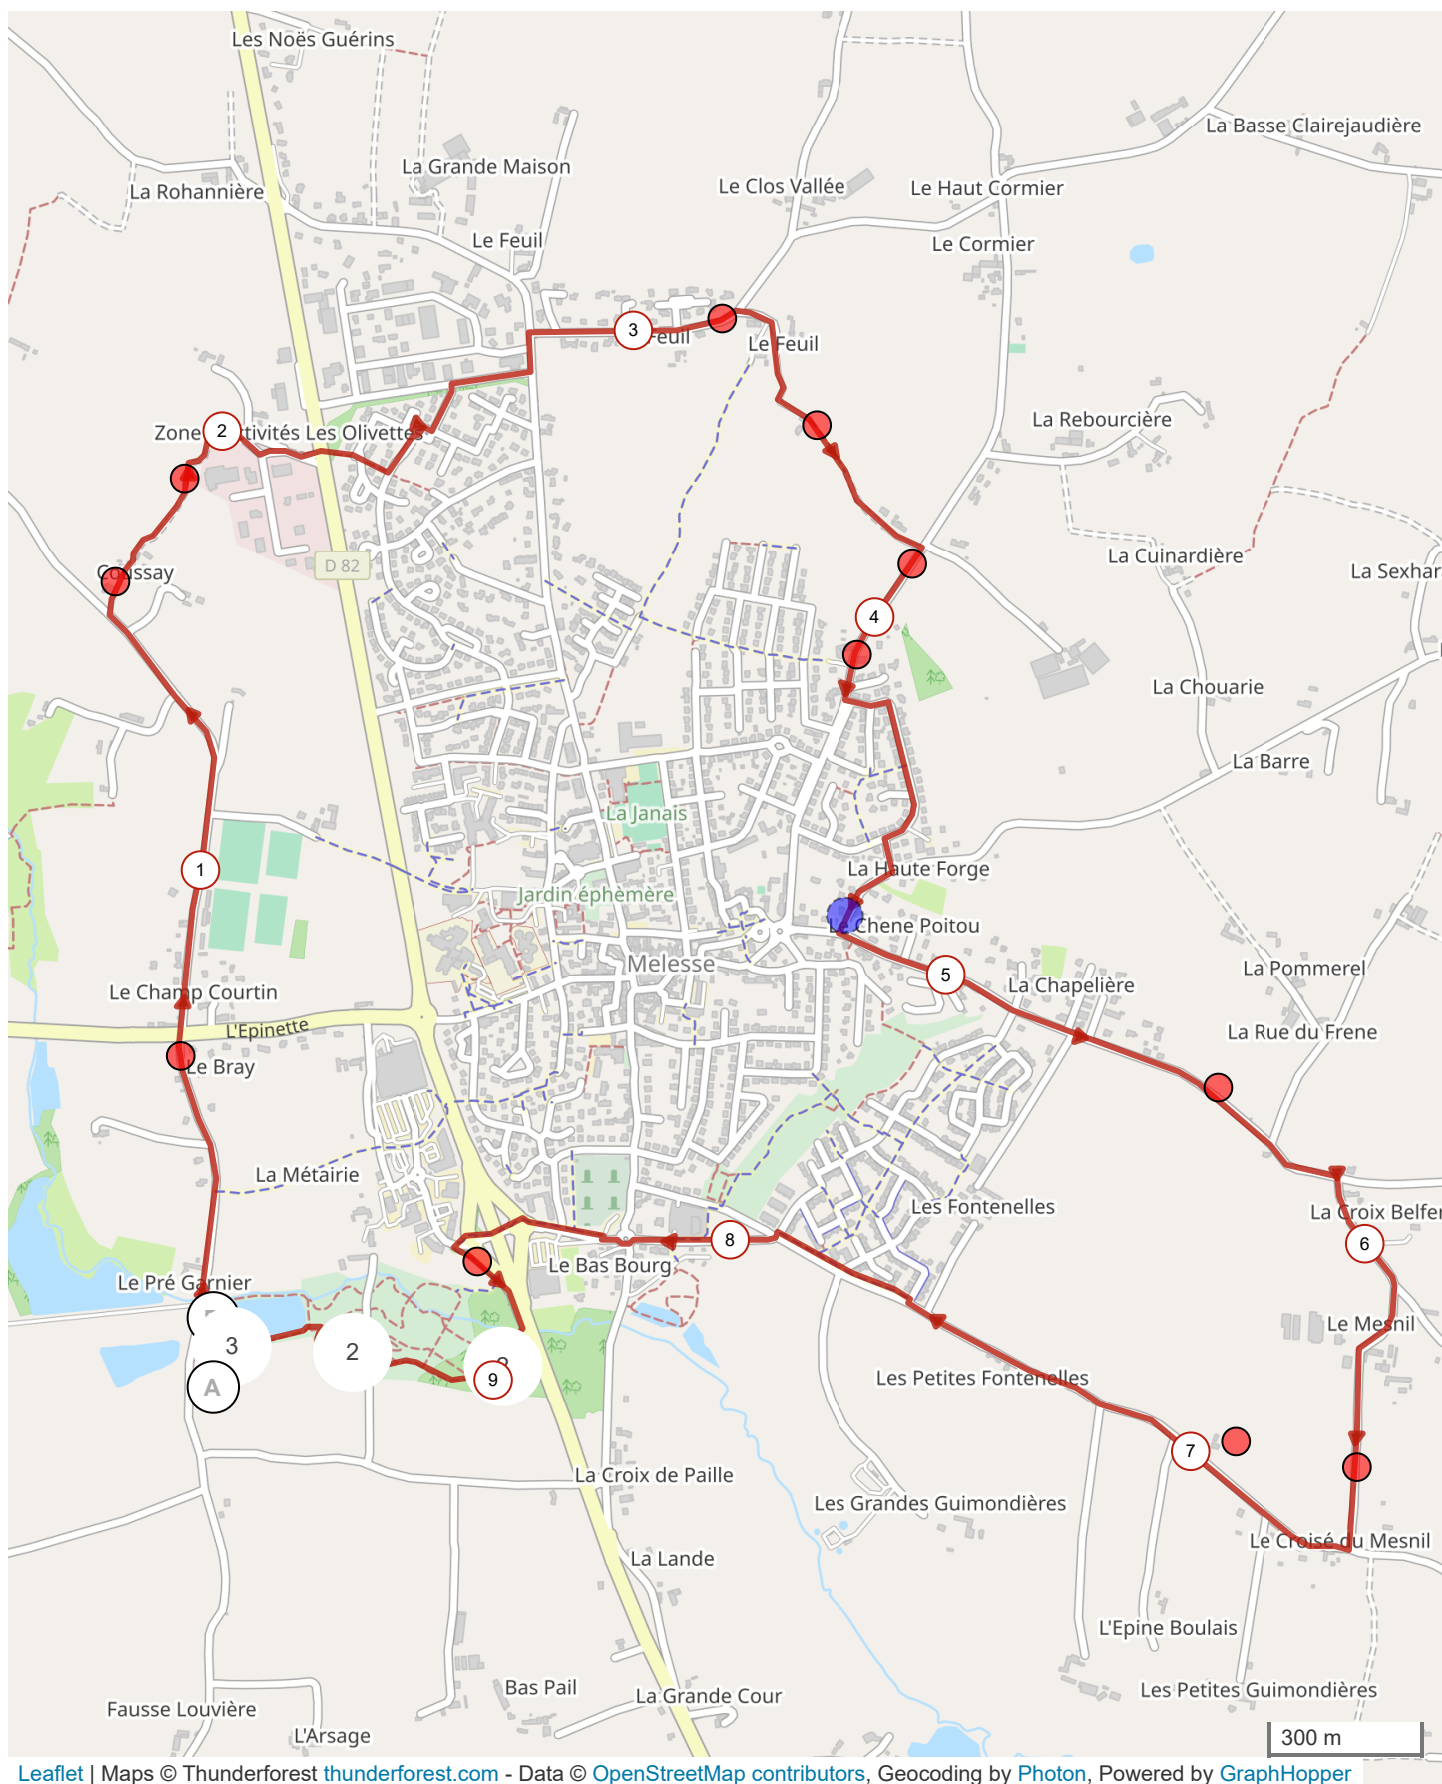

# 14340873 | Course à pied - Trail | course 9.5km

Melesse -> Melesse

→ 9.627 km ↑ 88 m ↓ 88 m ▲ 64 m ▲ 106 m

Leaflet | Maps © Thunderforest [thunderforest.com](https://thunderforest.com) - Data © [OpenStreetMap](https://openstreetmap.org/) contributors, Geocoding by [Photon](https://photon.photonengine.com/), Powered by [GraphHopper](https://graphhopper.com/)

© 2022 Openrunner