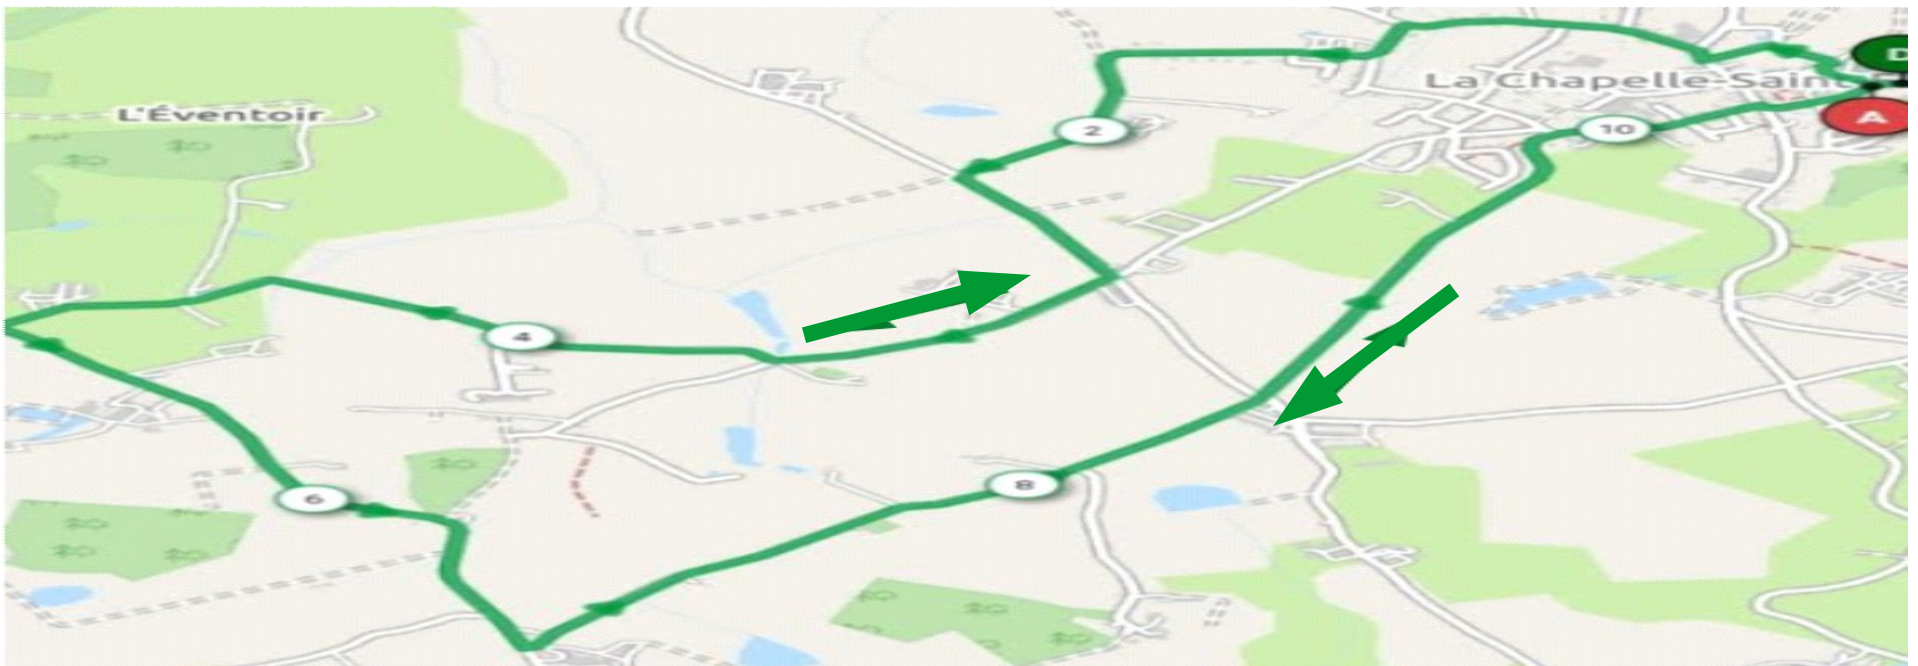

DUATHLON XS CAP(1) 1tour

DEPART

Moulin de L'Epinay

CAP1

REMISE
BRACELET

L'Èvre

L'Èvre

L'Epinay

DUATHLON XS/S VELO
XS (1tour) S (2tours)

DUATHLON XS CAP(2)

1 tour