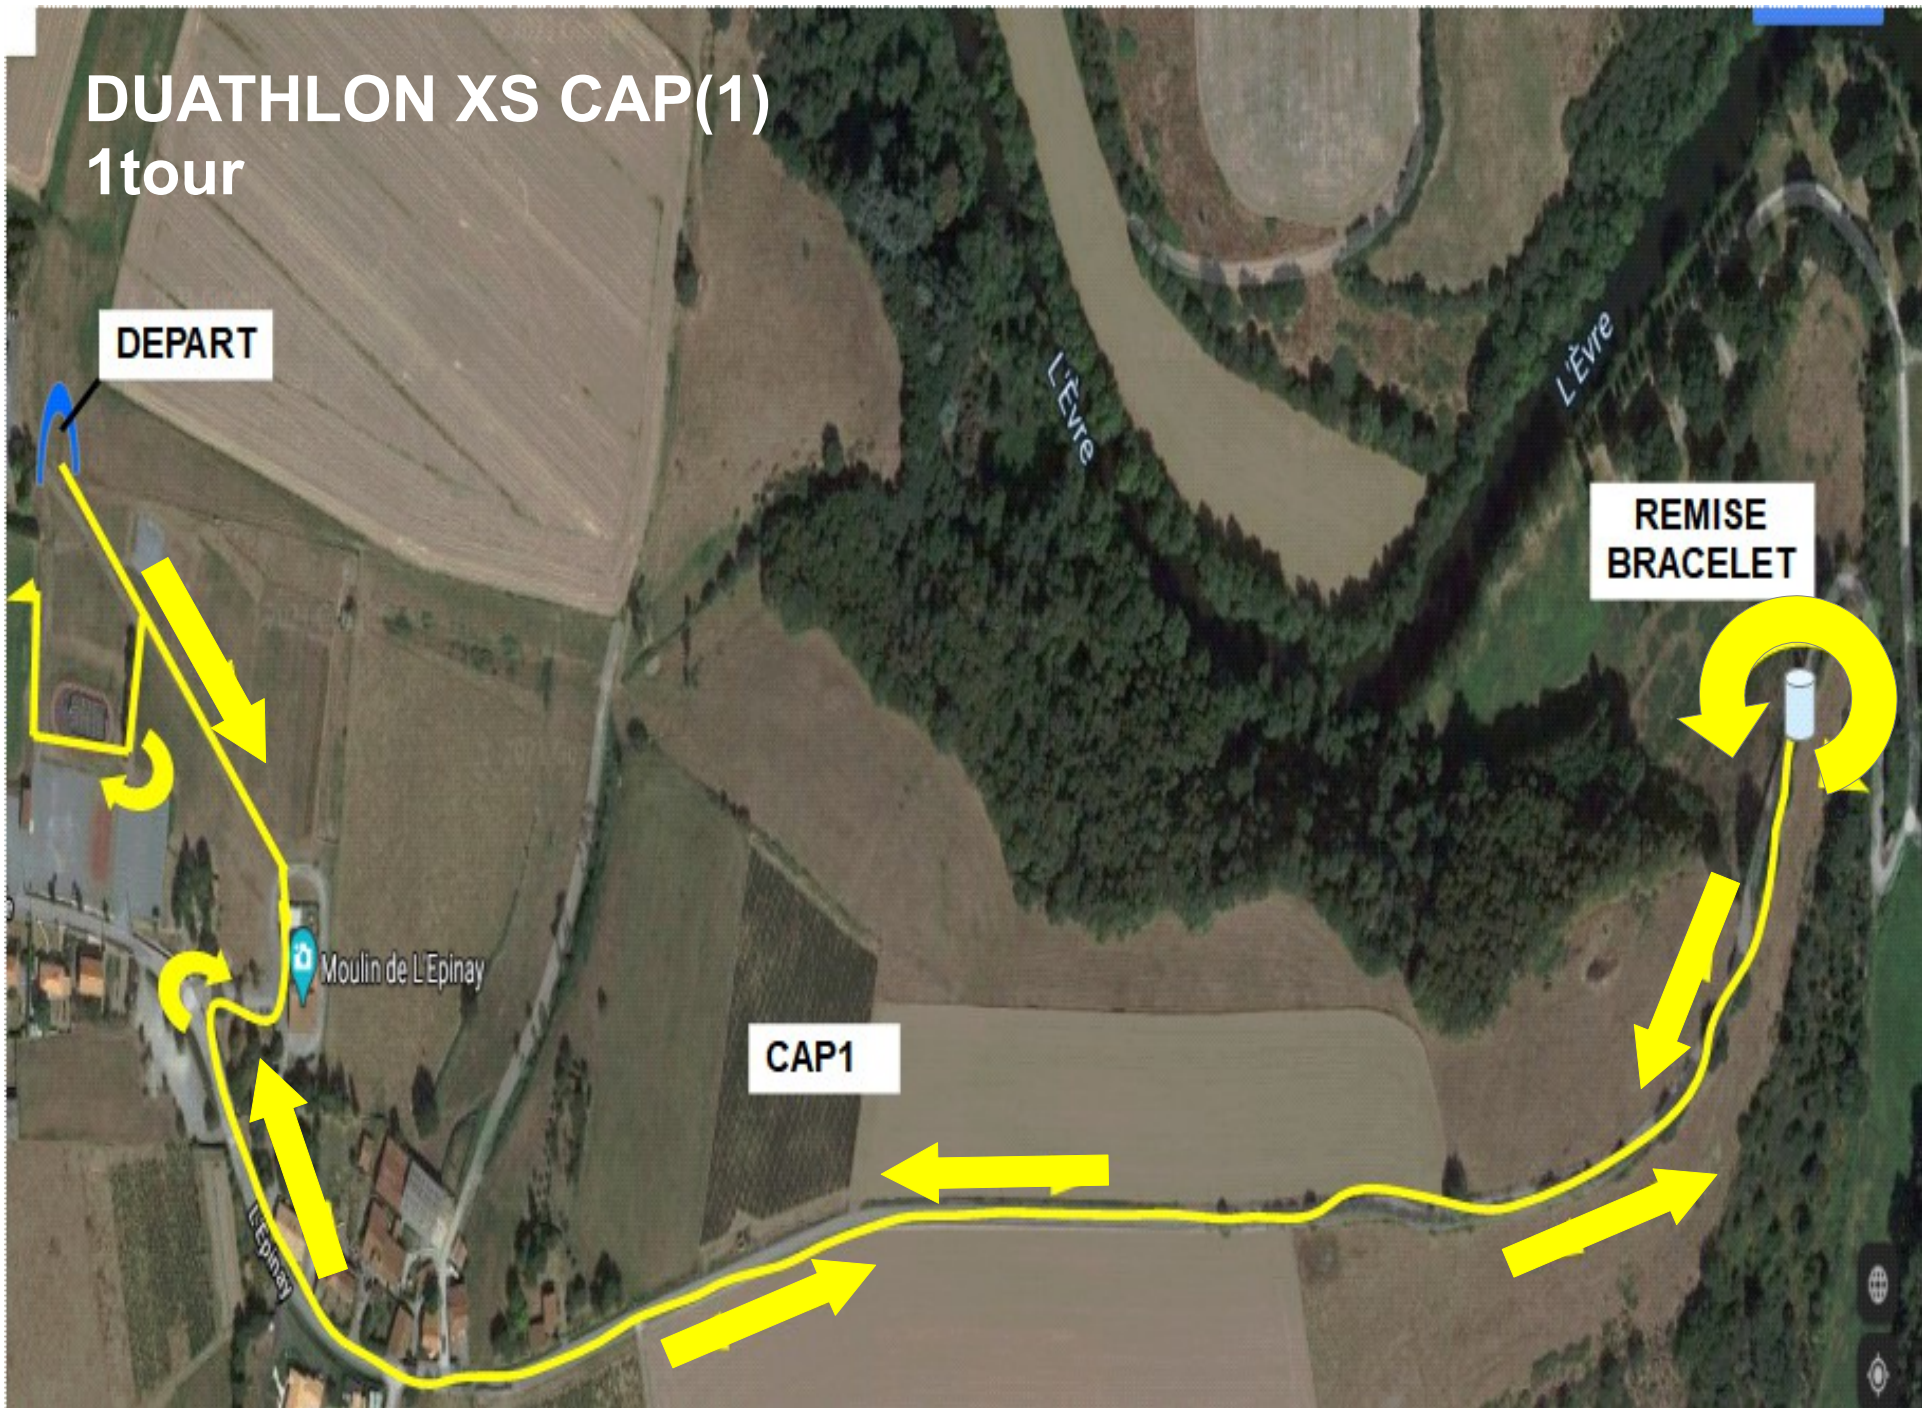

DUATHLON XS CAP(1) 1tour

DEPART

Moulin de L'Epinay

CAP1

REMISE
BRACELET

L'Èvre

L'Èvre

L'Epinay

DUATHLON XS/S VELO
XS (1tour) S (2tours)

DUATHLON XS CAP(2)

1 tour