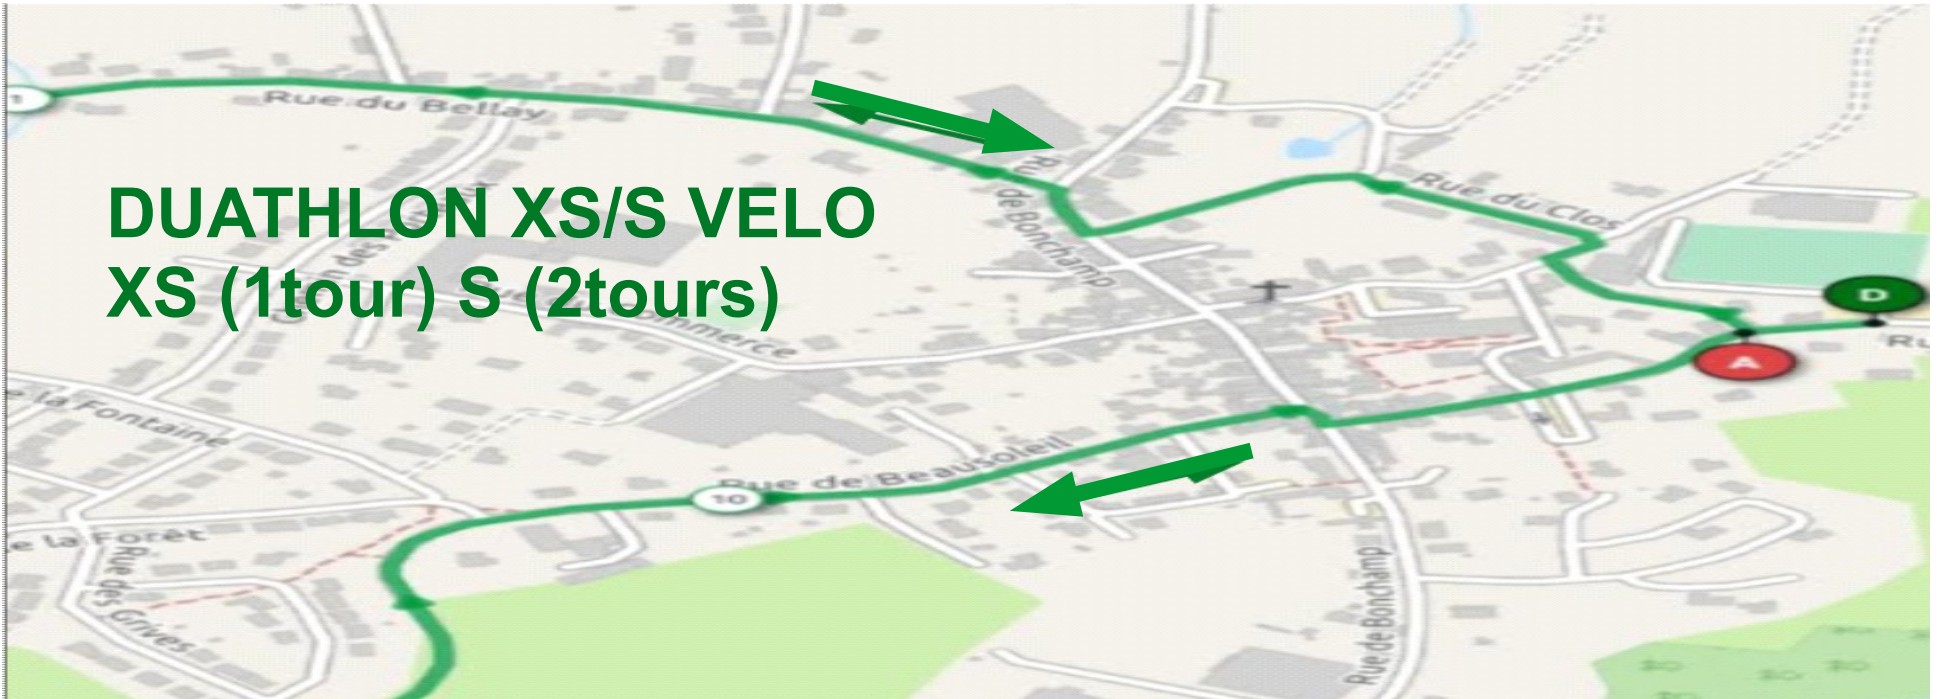

DUATHLON XS CAP(1) 1tour

DEPART

Moulin de L'Epinay

CAP1

REMISE
BRACELET

L'Èvre

L'Èvre

L'Epinay

DUATHLON XS/S VELO
XS (1tour) S (2tours)

DUATHLON XS CAP(2)

1 tour