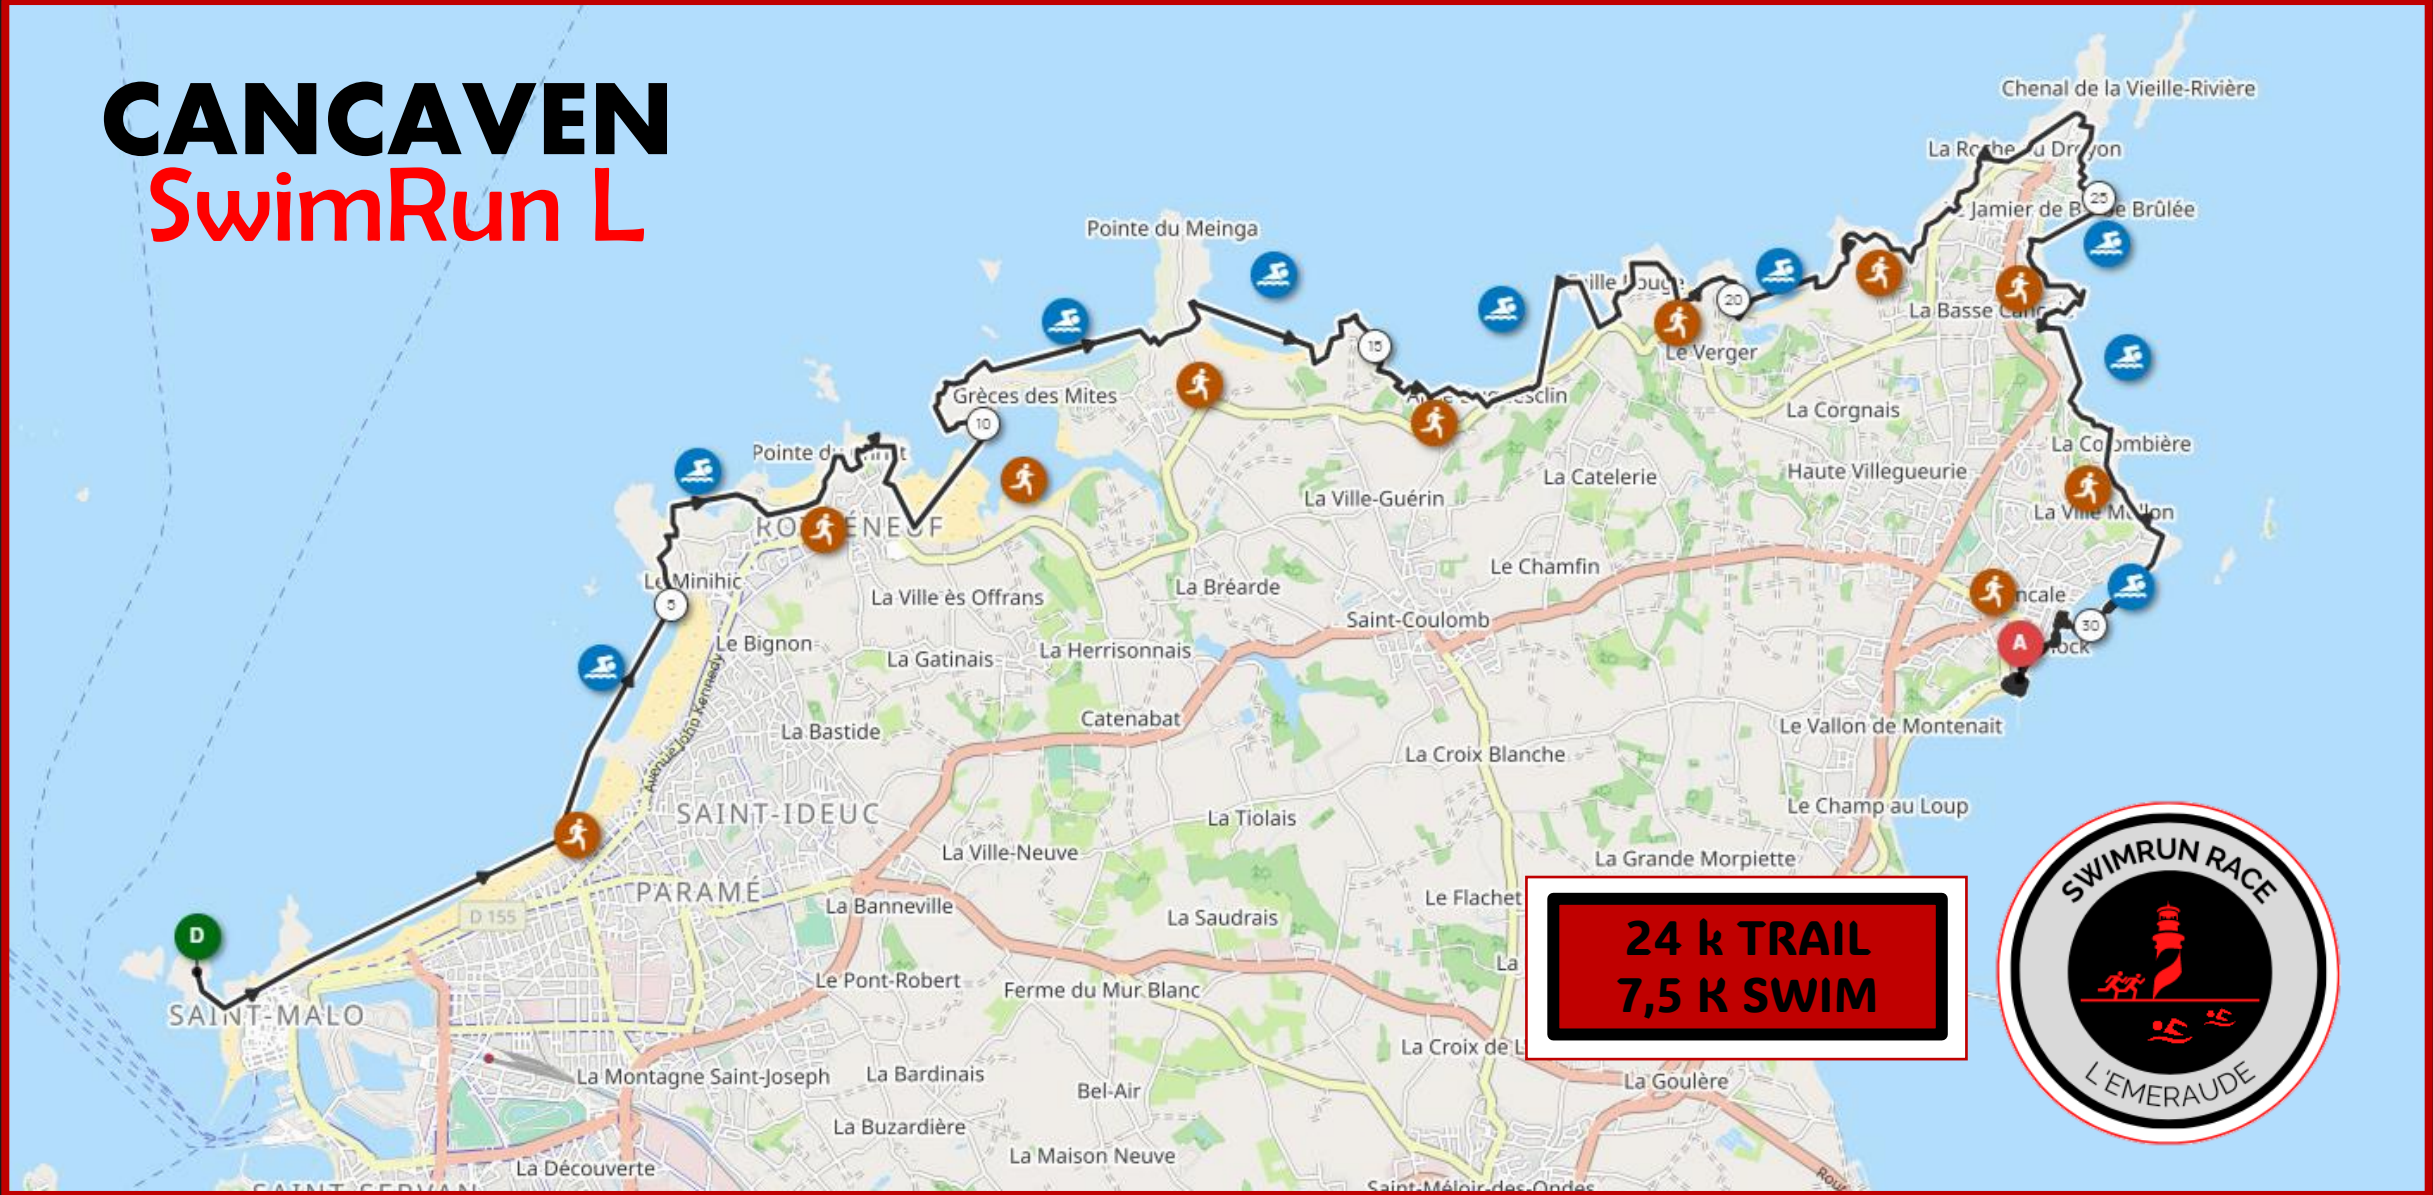

# CANCAVEN SwimRun L

**24 k TRAIL**  
**7,5 k SWIM**